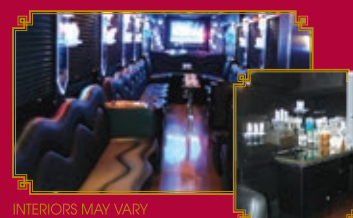

TLC #B01846 • DOT #1270781 • MC #496549C

2 CONVENIENT LOCATIONS IN BROOKLYN & STATEN ISLAND!

INTERIORS MAY VARY

Luxury Coach 28 PASSENGER

- Mirror Ceiling
- Fiber Optic Lighting
- DVD & VCR
- Satellite TVs
- Leather Interior
- AM /FM/CD System
- Refreshments
- Restroom

INTERIORS MAY VARY

Luxury Coach 35 PASSENGER

- Leather Seats & Wooden Floors
- 2 Wooden Tables
- Full Stand Behind Bar
- Fiber Optic Lights & Strobe Lights
- Lava Lamp
- 42" inch Plasma TV with 5 15" TV's
- DVD, CD, XM Radio, Surround Sound
- Direct TV with Premiere Channels
- Satellite TV
- Restroom