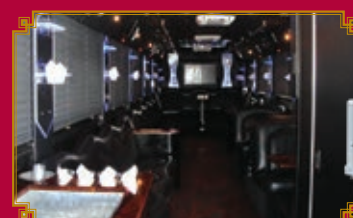

INTERIORS MAY VARY

Luxury Coach 35 PASSENGER

- Leather Seats & Wooden Floors
- 2 Wooden Tables
- Full Stand Behind Bar
- Fiber Optic Lights & Strobe Lights
- Lava Lamp
- 42" inch Plasma TV with 5 15" TV's
- DVD, CD, XM Radio, Surround Sound
- Direct TV with Premiere Channels
- Satellite TV
- Restroom